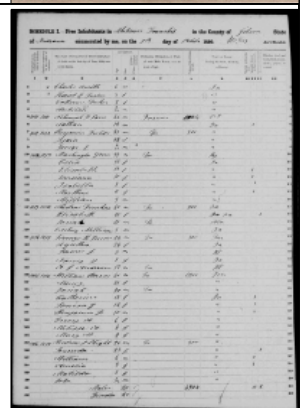

Lydia Ellen Brown Field (1827-1869) Gibson County, Indiana

Name:	Lydia* Ellen Brown			Sex:	F
AKA:	Lydia Ella Brown				
Birth Date:	25 May 1827	Place:	Indiana		
Chr. Date:		Place:			
Death Date:	14 February 1869	Place:	Hazleton, Gibson County, Indiana		
Burial Date:	February 1869	Place:	Field Cemetery, MD 10, White River Twp., Gibson County, Indiana		
Cause of Death:					

Events

- She resided at Military Donation No. 10 in White River Twp., Gibson County, Indiana in 1828.

- She resided at Steelman Road in MD 10, Gibson County, Indian. This photo is the home that was on MD 10. The man in the photos is most likely Benjamin R. Field, the husband of Lydia. The identities of the women in the photo are not know. The older woman may or may not be Lydia but she did live in this house.

- 1850 Census: wife in the household of Benjamin Fields, 23, born Indiana, 1850, White River Twp., Gibson County, Indiana.

- 1860 Census: wife in the household of Benj R. Field, 32, born Indiana, 1860, White River Twp., Gibson County, Indiana.

Lydia Ellen Brown Field (1827-1869) Gibson County, Indiana

Events: Lydia* Ellen Brown

- Tombstone Inscription: Lydia Ella Field/Born/May 25, 1827/Died/Feb 14, 1869, 1869, Field Cemetery, MD 10, White River Twp., Gibson County, Indiana.